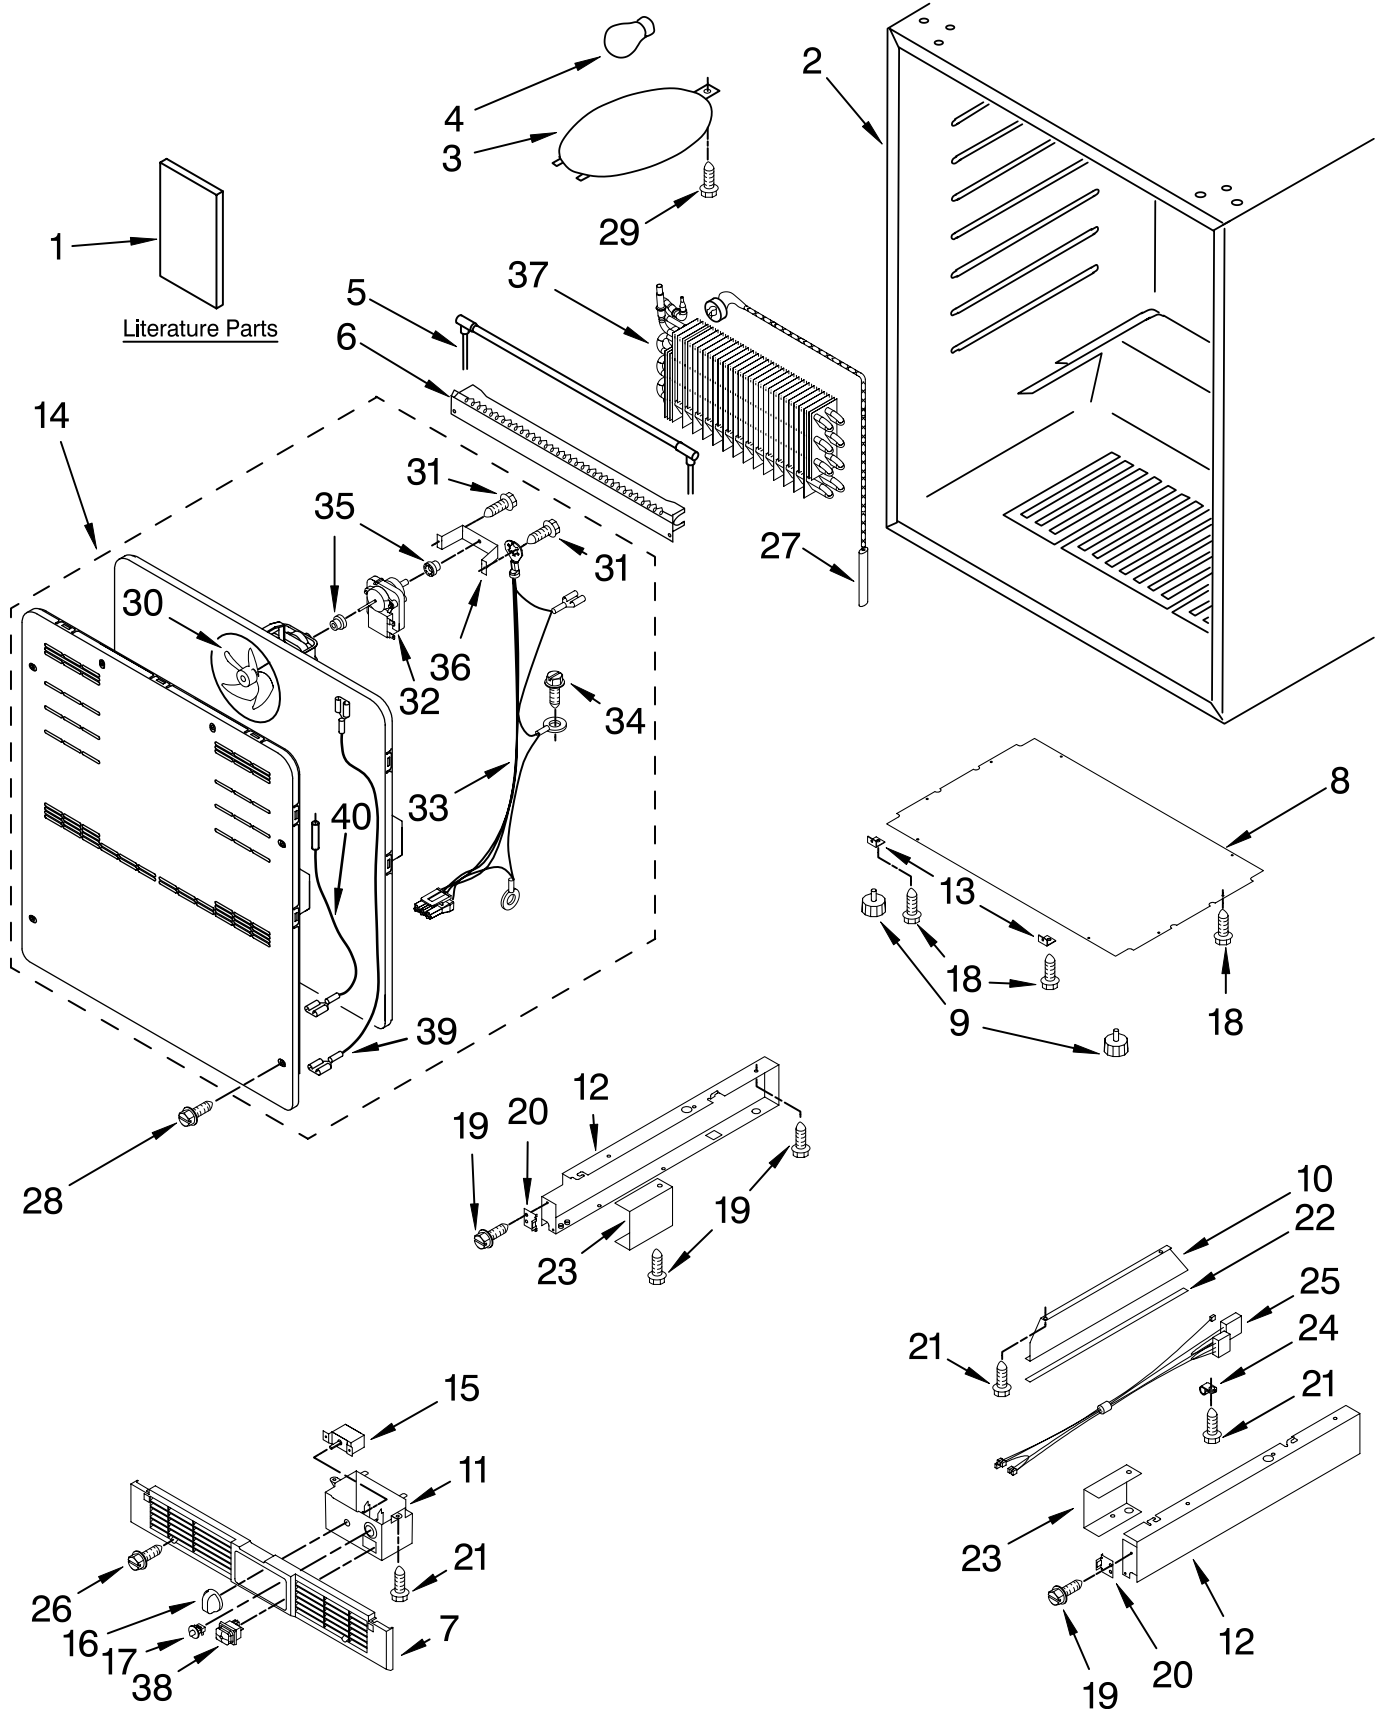

For Models: KBCS24LSBS02  
(Black Cabinet)

FOR ORDERING INFORMATION REFER TO PARTS PRICE LIST

# CABINET PARTS

For Models: KBCS24LSBS02  
(Black Cabinet)

<u>Illus. No.</u>	<u>Part No.</u>	<u>DESCRIPTION</u>
1		Literature Parts
	2300276	Use & Care Guide
	4344901	Wiring Diagram
2		Cabinet (Not A Service Part)
3	4344739	Lens, Light
4	4344740	Bulb, Light
5	4344746	Heater, Defrost
6	4344747	Heat Shield
7	4344761	Grille
8	4344762	Plate, Bottom
9	4344763	Foot, Leveling
10	W10204638	Brace, Support
11	4344898	Control Box
12		Frame, Side
	4344789	Left Side
	4344790	Right Side
13	4344771	Bracket, Grille
14	W10239395	Evaporator Fan Assembly
15	4344860	Thermostat
16	4344768	Knob, Thermostat
17	4344767	Switch, Plunger
18	4344826	Screw
19	W10243104	Screw
20	4344819	Clip, Grille
21	4344825	Screw
22	4344823	Seal
23		Frame, Support
	4344821	Right
	4344820	Left
24	4344824	Clip, Harness
25	4344857	Harness, Wire
26	4344826	Screw
27	4344792	Thermal Fuse
28	4344793	Screw
29	4344791	Screw
30	4344783	Fan Blade
31	4344878	Screw
32	4344865	Evaporator Fan Motor
33	4344877	Harness, Wire
34	4344832	Screw, Ground
35	4344778	Grommet, Fan Motor
36	4344899	Bracket, Motor
37		Evaporator (Not Serviced)
38	4344858	Switch, Light
39	4344917	Transformer Cable
40	W10238027	Temperature Sensor